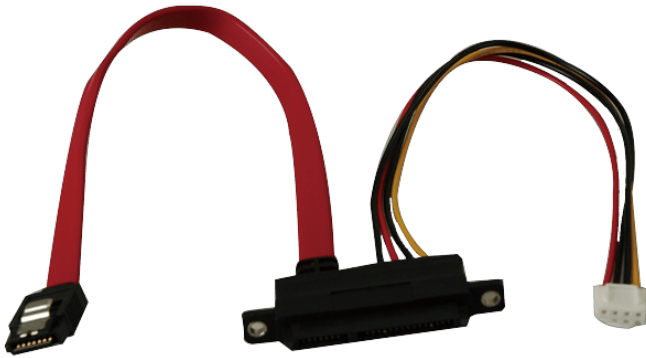

# 32801-000100-300-RS

SATA HDD cable

## Specifications

General	
Output Connector	Cable type: SATA + Power cable
	Connector: 4-pin PH 2.54 mm
Dimensions	
Dimensions	SATA cable 20 cm
	Power cable 20 cm

## Ordering Information

32801-000100-300-RS	SATA CABLE;SATA CABLE;;3;200MM;26AWG;SATA 7+15P FEMALE 180°;SATA 7P FEMALE 180°+LOCK;JST XHP-4 P=2.5;,,,,,,;ONE PCS PKG W/ LABEL;,,,,SHANGHAI YING YU;RoHS
---------------------	--