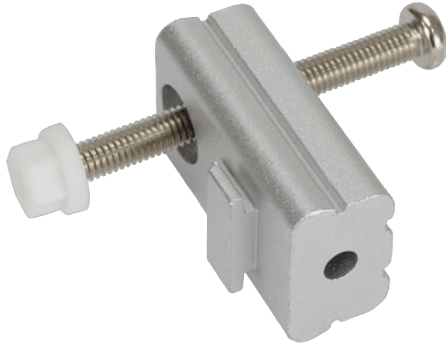

PK-S24A

A set of Panel Mounting Kit is composed of a clamp and screw

x12

Features

Maritime Panel Mounting Kit

Specifications

Dimensions	
Dimensions	222 x 432 x 252 mm
Material	
Material	Aluminum
Weight	
Weight	3.12 Kg
Key Features	
Key Features	12 mounting kits for S24A

Ordering Information

PK-S24A-R10	S24A panel mount kit, silver color, R10
-------------	---