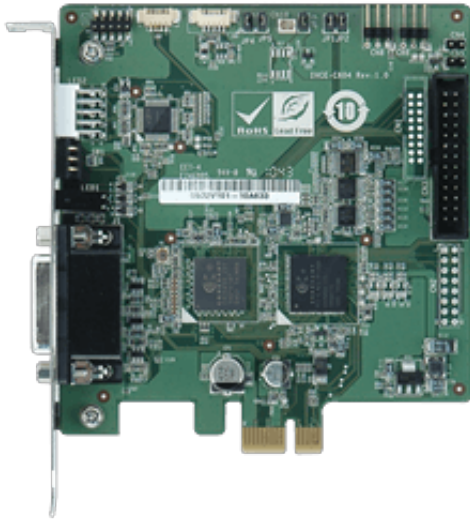

IVCE-C604

PCIe video/Audio Capture Card with 4-Channel Video/Audio Input, Total 120fps@D1 for 4 Channels (NTSC)

Features

- » Single card 4-channel composite video (NTSC/PAL) solution
- » PCI Express interface provides higher bandwidth and great performance
- » Compatible with Linux, Windows XP and Windows 7 (32-bit and 64-bit)
- » Total 120fps @ D1 for 4 channels (NTSC)
- » Supports multiple cards up to 64 channels video/audio input
- » External GPIO daughter board with 4 inputs and 4 outputs (optional)
- » SDK available for customer to create customized applications
- » Supports 4 channels video/audio input and 2 channels video output

Specifications

Appearance	
Dimension	111.23 mm x 102.39 mm
Audio Processing	
Audio Compression	Software compression
Audio Sampling Frequencies	32kHz, 44.1kHz, 48kHz, 96kHz
Quantization	24-bit
Capture Interface	
Alarm I/O	yes
Audio Input	4 x Audio Input Channel 4 x Audio Input-RCA(BNC+RCA to DB-26 cable included)
Card ID	Rotary switch selectable with LED for ID indication
Interface Type	1 x PCIe x 1 (compatible with 1, 4, 8 and 16 lane PCIe slots)
LED Indicator	Red LED for system Green LED for AP running Yellow LED for watchdog
Video Input	4 x Video Input Channel (composite video NTSC/PAL auto sensing) 4 x Video Input-BNC(BNC+RCA to DB-26 cable included)
Video Output	2 x Video Output Channel 2 x Video Output-BNC(BNC+RCA to DB-26 cable included)
Environment	
Operating Temperature	-5°C ~ 65°C, non-condensing
Others	
Power Consumption	3.51W (3.3V@0.9A, 12V@0.045A)
Software Support	
SDK	1 x Linux 1 x Windows
OS Support	1 x Linux Ubuntu(14.04 (64-bit) Kernel version: 3.13.0-32-generic) 1 x Microsoft Windows 7 32-bit 1 x Microsoft Windows 7 64-bit

Ordering Information

IVCE-C604-R10	PCI Express video/audio capture card with four video input channels, total 120fps@720x480(NTSC), and four audio input channels
---------------	--

Packing List

1 x IVCE-C604 capture card	1 x Video/Audio input cable kit
1 x Reset cable	1 x QIG