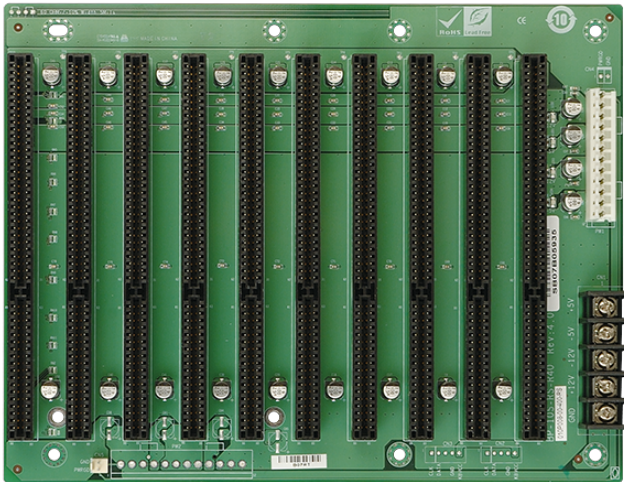

嵌入式電腦 > 單板電腦 > 背板

BP-10S

10-slot backplane with ten ISA slots

Features

- » 10 x ISA Slot
- » Support AT mode

Specifications

I/O Interface	
Expansion	10 x ISA Slot
Power	
Power Supply	Support AT mode

Ordering Information

PAC-125GW-R11	10-Slot Full size chassis,White,W/O PSU,RoHS
BP-10S-RS-R40	10-Slot ISA PASSIVE Backplane 10pcs/box,RoHS