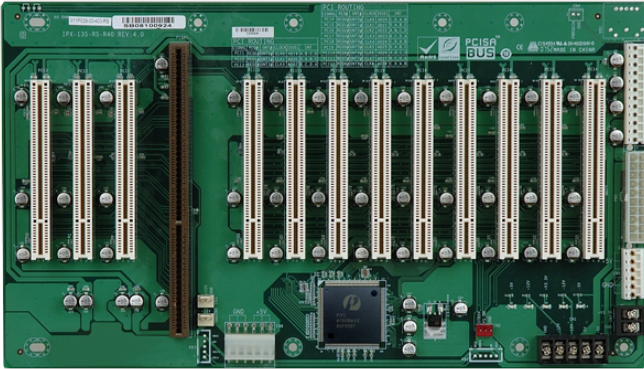

# IPX-13S

13-slot backplane with twelve PCI slots

## Features

- » 12 x PCI Slot
- » Support AT/ATX mode

## Specifications

I/O Interface	
Expansion	12 x PCI Slot
Power	
Power Supply	Support AT/ATX mode