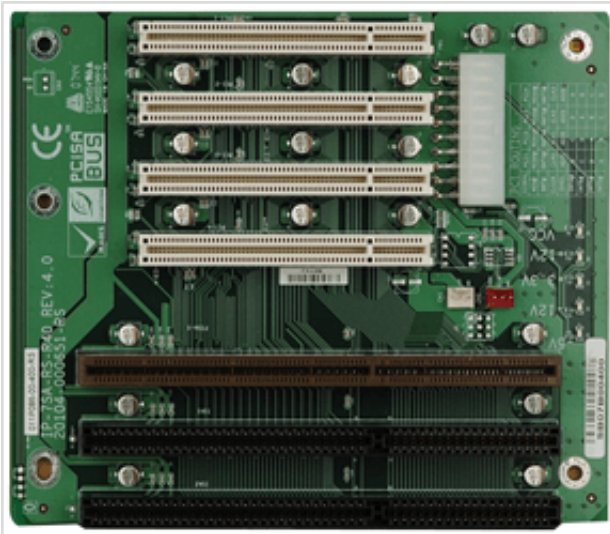

## IP-7SA-RS

7-slot backplane with three PCI slots and two ISA slots

## Specifications

Chassis	
Chassis	PAC-700G
	PAC-1700G
Expansion Slots	
ISA Slot	2
PCI Slot	4
PSU Type	
PSU Type	ATX
Total Slot	
Total Slot	7