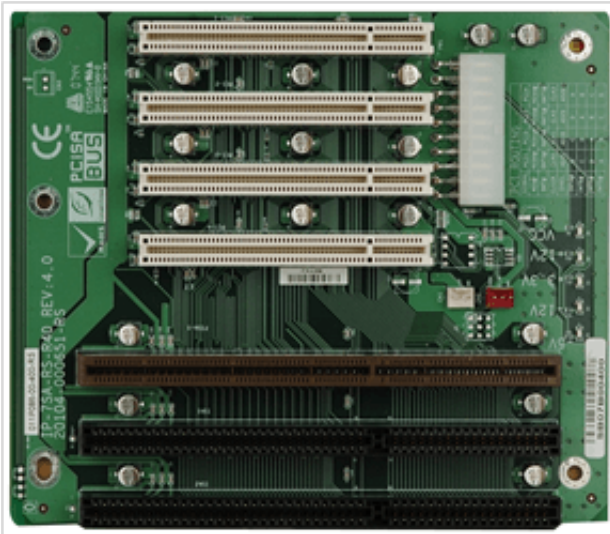

嵌入式電腦 > 單板電腦 > 背板

IP-7SA-RS

7-slot backplane with three PCI slots and two ISA slots

Features

Specifications

Chassis	
Chassis	PAC-700G
	PAC-1700G
Expansion Slots	
ISA Slot	2
PCI Slot	4
PSU Type	
PSU Type	ATX
Total Slot	
Total Slot	7

Ordering Information

IP-7SA-RS-R40	PCISA 7-Slot 4PCI 2ISA PASSIVE Backplane ATX 10pcs/box,RoHS
PAC-1700GB-R20	7-Slot Full size Chassis,Black,W/O PSU,RoHS
PAC-700GB-R11	7-Slot Half size chassis,Black,W/O PSU,RoHS