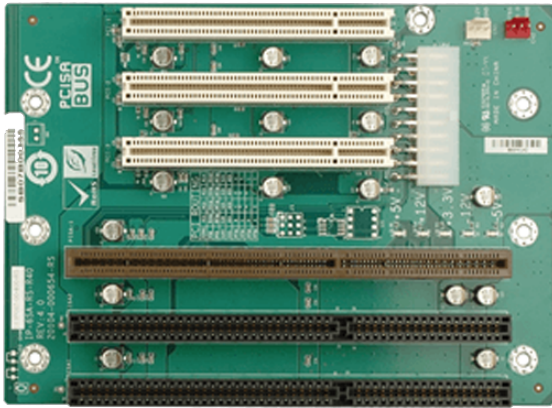

# IP-6SA

6-slot backplane with three PCI slots and two ISA slots

## Features

- » 3 x PCI Slot
- » 2 x ISA Slot

## Specifications

I/O Interface	
Expansion	3 x PCI Slot 2 x ISA Slot
Power	
Power Supply	Support ATX mode