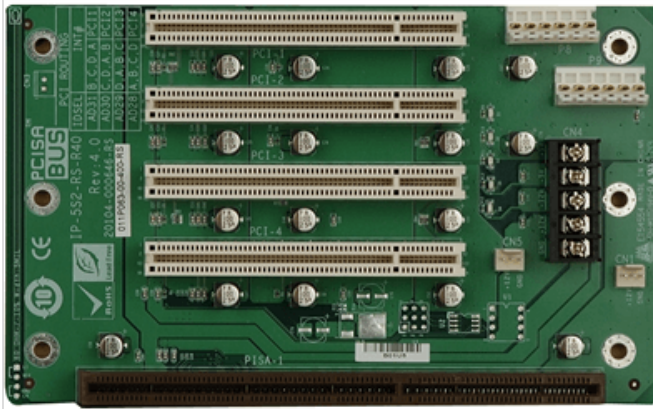

IP-5S2-RS

5-slot backplane with three PCI slots

Features

Specifications

Chassis	
Chassis	PR-1500G
Expansion Slots	
PCI Slot	4
PSU Type	
PSU Type	AT
Total Slot	
Total Slot	5

Ordering Information

PR-1500GW-R12	5-Slot Half size Chassis,White,W/O PSU,RoHS
IP-5S2-RS-R40	PCISA 5-Slot 4PCI PASSIVE Backplane 10pcs/box,RoHS