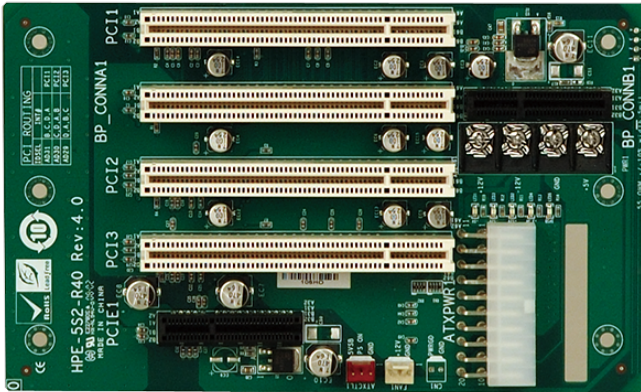

HPE-5S2

5-slot backplane with three PCI slots and one PCIe x4 slot

Features

- » 1 x PCIe x4
- » 3 x PCI Slot

Specifications

| I/O Interface | |
|---------------|--------------|
| Expansion | 1 x PCIe x4 |
| | 3 x PCI Slot |

Ordering Information

| | |
|----------------|--|
| RACK-500GW-R21 | 5U Height 5 Slots Full-size Chassis,White,W/O PSU,RoHS |
| RACK-500GB-R21 | 5U Height 5 Slots Full size Chassis,Black,W/O PSU,RoHS |
| PR-1500GW-R12 | 5-Slot Half size Chassis,White,W/O PSU,RoHS |
| HPE-5S2-R40 | 5-Slot PCI/PICoE Backplane 3PCI 1x4 10pcs/box,RoHS |