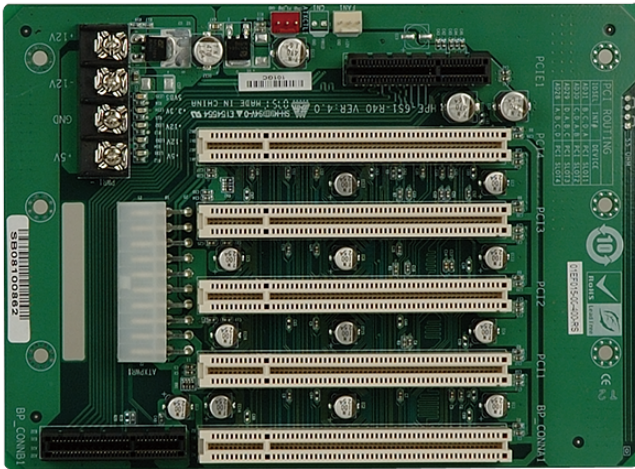

嵌入式電腦 > 單板電腦 > 背板

HPE-6S1

6-slot backplane with four PCI slots and one PCIe x4 slot

Features

- » 1 x PCIe x4
- » 4 x PCI Slot

Specifications

I/O Interface

Expansion	1 x PCIe x4
	4 x PCI Slot

Ordering Information

HPE-6S1-R41	PCI/PCI Express Backplane with 4 PCI, 1 PCIe x4 Slots,RoHS
-------------	--