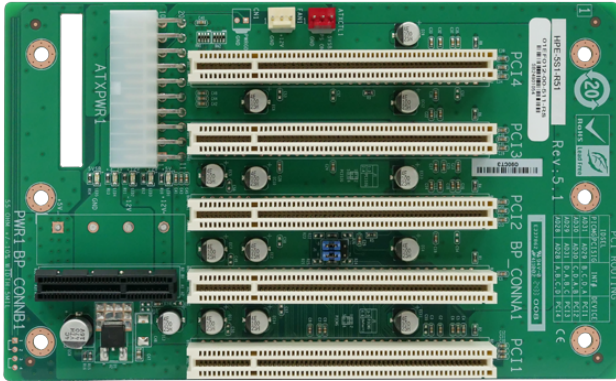

# HPE-5S1

5-slot backplane with four PCI slots

## Features

- » 4 x PCI Slot

### I/O Interface

Expansion	4 x PCI Slot
-----------	--------------