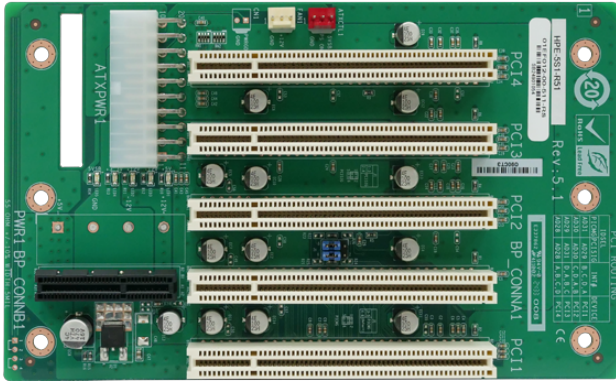

HPE-5S1

5-slot backplane with four PCI slots

Features

- » 4 x PCI Slot

Specifications

I/O Interface

Expansion	4 x PCI Slot
-----------	--------------

Ordering Information

RACK-500GW-R21	5U Height 5 Slots Full-size Chassis,White,W/O PSU,RoHS
RACK-500GB-R21	5U Height 5 Slots Full size Chassis,Black,W/O PSU,RoHS
PR-1500GW-R12	5-Slot Half size Chassis,White,W/O PSU,RoHS
HPE-5S1-R51	PCI/PCI Express Backplane with 4 PCI Slots,RoHS