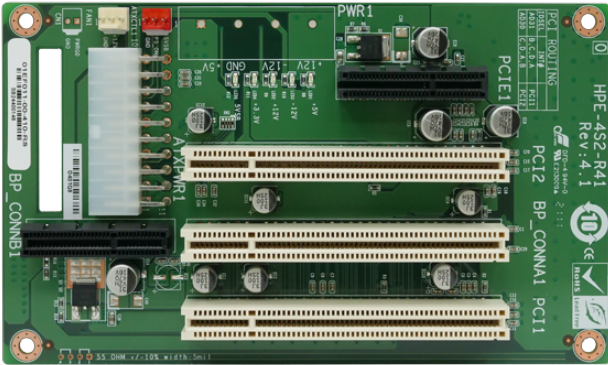

# HPE-4S2

4-slot backplane with two PCI slots and one PCIe x4 slot

## Features

- » 1 x PCIe x4
- » 2 x PCI Slot

## Specifications

I/O Interface	
Expansion	1 x PCIe x4
	2 x PCI Slot

## Ordering Information

PAC-42GHW-R11	4-Slot Half size Chassis,White,W/O BP,W/O PSU,AT POWER SWITCH,RoHS
PAC-400GW-R11	5-Slot Half size Industrial Chassis,WHite color,W/O PSU,RoHS
HPE-4S2-R41	PCI/PCI Express Backplane with 2 PCI, 1 PCIe x4 Slots,RoHS