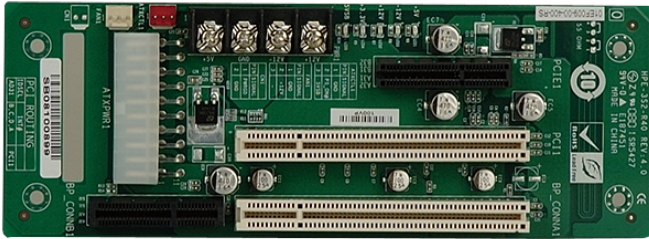

# HPE-3S2

3-slot backplane with one PCI slot and one PCIe x4 slot

## Features

- » 1 x PCIe x4
- » 1 x PCI Slot

## Specifications

I/O Interface	
Expansion	1 x PCIe x4
	1 x PCI Slot