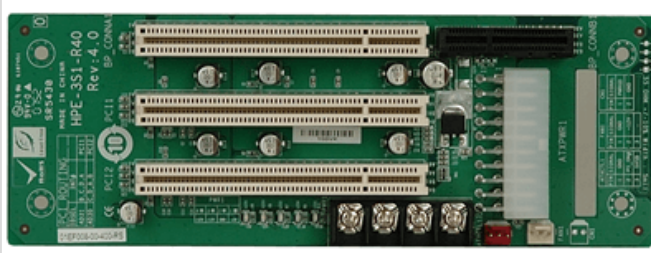

嵌入式電腦 > 單板電腦 > 背板

HPE-3S1

3-slot backplane with two PCI slots

Features

Specifications

I/O Interface

Expansion	2 x PCI Slot
-----------	--------------

Ordering Information

HPE-3S1-R41	PCI/PCI Express Backplane with 2 PCI Slots,RoHS
-------------	---