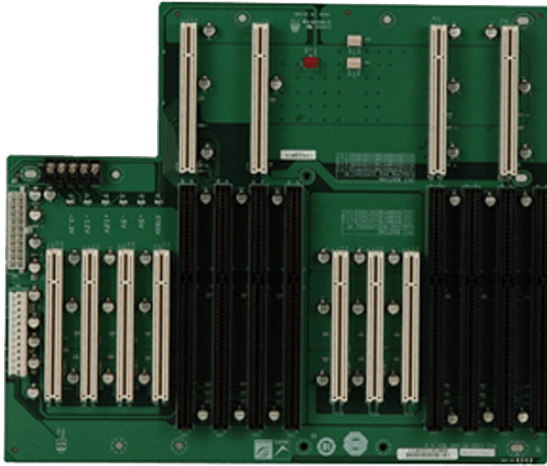

# PCI-13SD

13-slot dual-system backplane with system 1 having three PCI slots and three ISA slots and system 2 having four PCI slots and three ISA slots

## Specifications

I/O Interface	
Expansion	7 x PCI Slot
	6 x ISA Slot
Power	
Power Supply	Support AT/ATX mode