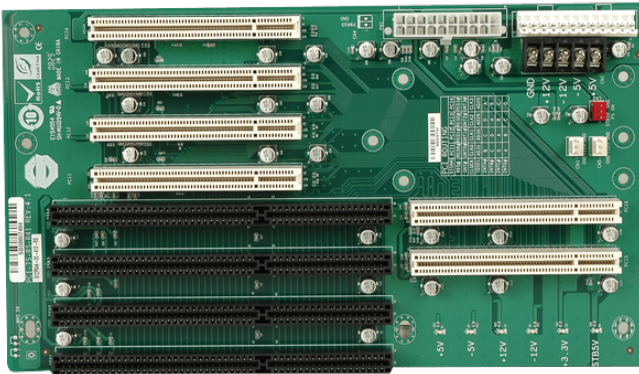

嵌入式電腦 > 單板電腦 > 背板

PCI-7S

7-slot backplane with four PCI slots and three ISA slots

Features

- » 4 x PCI Slot
- » 3 x ISA Slot

Specifications

I/O Interface	
Expansion	4 x PCI Slot 3 x ISA Slot
Power	
Power Supply	Support AT/ATX mode

Ordering Information

PCI-7S-RS-R41	7-Slot 4PCI 3ISA Backplane,RoHS
---------------	---------------------------------