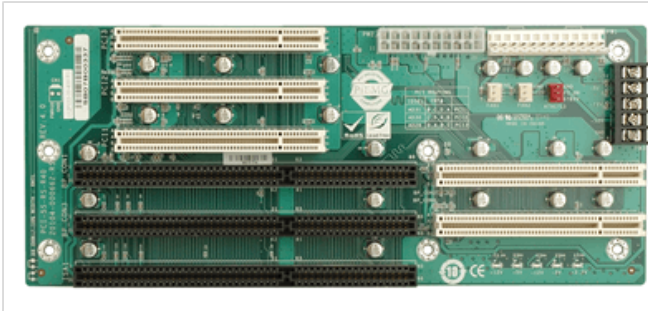

## PCI-5S

5-slot backplane with three PCI slots and two ISA slots

## Specifications

I/O Interface	
Expansion	3 x PCI Slot
	2 x ISA Slot
Power	
Power Supply	Support AT/ATX mode

## Ordering Information

PCI-5S-RS-R40	5-Slot 3PCI 2ISA Backplane,RoHS
PAC-1000GB-R20	6-Slot Full size Chassis,Black,W/O PSU,RoHS