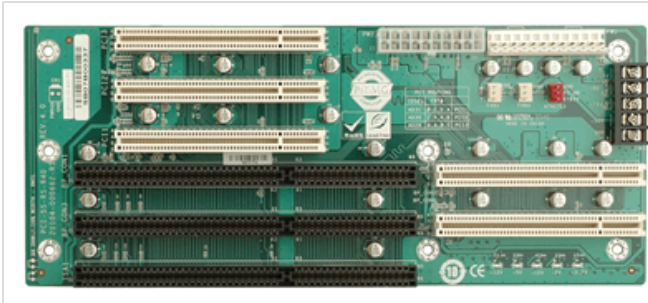

# PCI-5S

5-slot backplane with three PCI slots and two ISA slots

## Specifications

I/O Interface	
Expansion	3 x PCI Slot
	2 x ISA Slot
Power	
Power Supply	Support AT/ATX mode

## Ordering Information

PCI-5S-RS-R40	5-Slot 3PCI 2ISA Backplane,RoHS
PAC-1000GB-R20	6-Slot Full size Chassis,Black,W/O PSU,RoHS