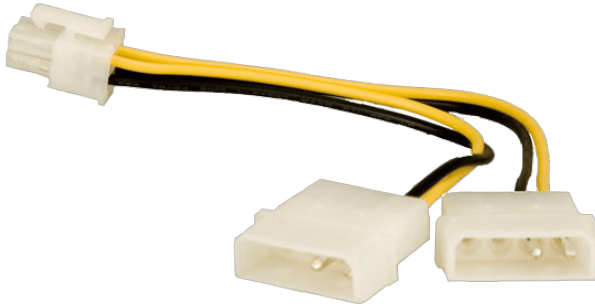

周辺機器 > ケーブル及びコネクタ

32100-087100-RS

12V power cable

Features

Specifications

General	
Output Connector	Board side: 1 x 4-pin (2x2) connector Device side: 2 x 4-pin (1x4) molex
Dimensions	
Dimensions	Length: 13 cm

Ordering Information

32100-087100-RS	WIRE CABLE;POWER CABLE FOR P4;3;130MM;18AWG;(A)MOLEX 8981-4M*2;(B)SAY YEA 2660-04M;單PCS包裝;貼料號標籤;RoHS
-----------------	--