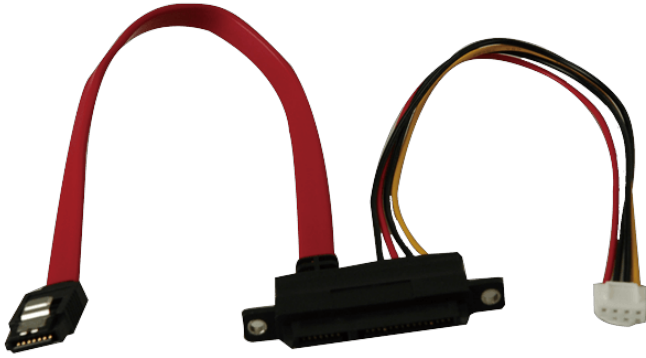

# 32801-000100-300-RS

SATA HDD cable

## Specifications

General	
Output Connector	Cable type: SATA + Power cable
	Connector: 4-pin PH 2.54 mm
Dimensions	
Dimensions	SATA cable 20 cm
	Power cable 20 cm

## Ordering Information

32801-000100-300-RS	SATA CABLE;SATA CABLE;;3;200MM;26AWG;SATA 7+15P FEMALE 180°;SATA 7P FEMALE 180°+LOCK;JST XHP-4 P=2.5;,,,,,,;ONE PCS PKG W/ LABEL;,,,,;SHANGHAI YING YU;RoHS
---------------------	---