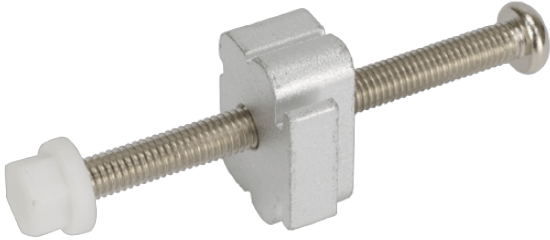

パネルアプライアンス & モニタ > マウントキット & スタンド

PK-S24M

A set of Panel Mounting Kit is composed of a clamp and screw

Features

Maritime Panel Mounting Kit

x12

Specifications

Dimensions	
Dimensions	222 x 432 x 252 mm
Material	
Material	Aluminum
Weight	
Weight	3.12 Kg
Key Features	
Key Features	12 mounting kits for S24M

Ordering Information

PK-S24M-R10	S24M panel mount kit, silver color, R10
-------------	-----------------------------------------