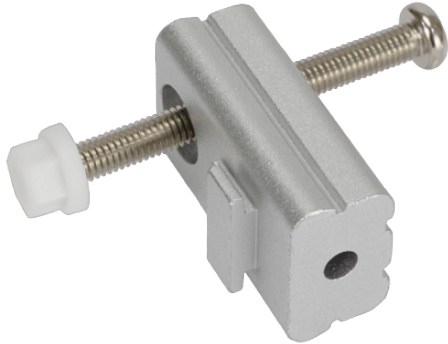

パネルアプライアンス & モニタ > マウントキット & スタンド

PK-S24A

A set of Panel Mounting Kit is composed of a clamp and screw

x12

Features

Maritime Panel Mounting Kit

Specifications

Dimensions	
Dimensions	222 x 432 x 252 mm
Material	
Material	Aluminum
Weight	
Weight	3.12 Kg
Key Features	
Key Features	12 mounting kits for S24A

Ordering Information

PK-S24A-R10	S24A panel mount kit, silver color, R10
-------------	---