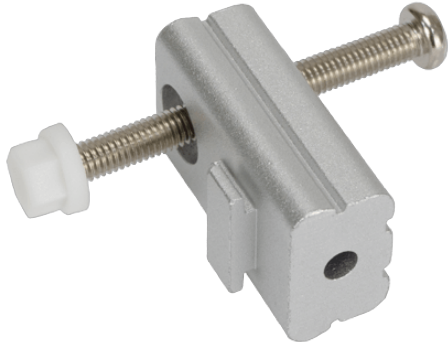

## PK-S24A

A set of Panel Mounting Kit is composed of a clamp and screw

x12

## Features

Maritime Panel Mounting Kit

## Specifications

Dimensions	
Dimensions	222 x 432 x 252 mm
Material	
Material	Aluminum
Weight	
Weight	3.12 Kg
Key Features	
Key Features	12 mounting kits for S24A

## Ordering Information

PK-S24A-R10	S24A panel mount kit, silver color, R10
-------------	---