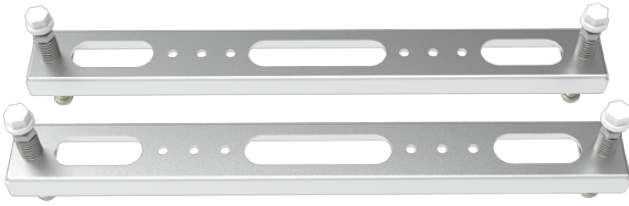

パネルアプライアンス & モニタ > マウントキット & スタンド

AFL3PK-W07A

A set of Panel Mounting Kit is composed of a clamp, screw, and support frame

Features

AFOLUX Panel Mounting Kit

Specifications

Dimensions	
Dimensions	248 x 28 x 11.5 mm
Material	
Material	SPCC
Weight	
Weight	3.12 Kg
Key Features	
Key Features	Panel mount kit for AFL3-W07A-AL and AFL3-W07A-BT

Ordering Information

AFL3PK-W07A-R11	Panel Mount Kit for AFL3-W07A-BT, R11
-----------------	---------------------------------------