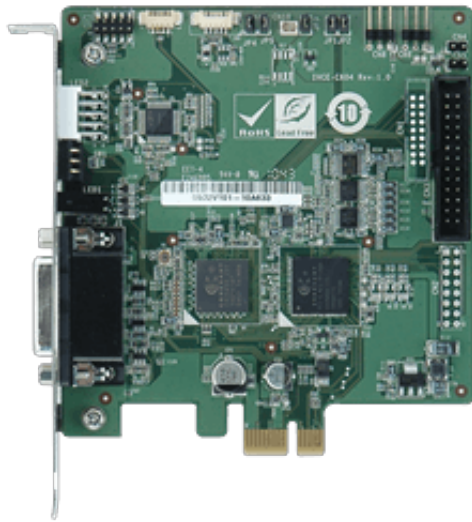

# IVCE-C604

PCIe video/Audio Capture Card with 4-Channel Video/Audio Input, Total 120fps@D1 for 4 Channels (NTSC)

## Features

- » Single card 4-channel composite video (NTSC/PAL) solution
- » PCI Express interface provides higher bandwidth and great performance
- » Compatible with Linux, Windows XP and Windows 7 (32-bit and 64-bit)
- » Total 120fps @ D1 for 4 channels (NTSC)
- » Supports multiple cards up to 64 channels video/audio input
- » External GPIO daughter board with 4 inputs and 4 outputs (optional)
- » SDK available for customer to create customized applications
- » Supports 4 channels video/audio input and 2 channels video output

## Ordering Information

IVCE-C604-R10	PCI Express video/audio capture card with four video input channels, total 120fps@720x480(NTSC), and four audio input channels
---------------	--------------------------------------------------------------------------------------------------------------------------------