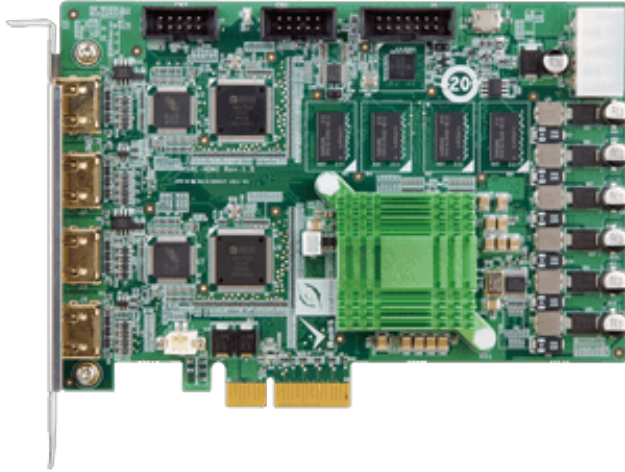

HSRC-302E

PCI Express Uncompressed Video/Audio Capture Card with two Channel HDMI™ Inputs and Two Channel HDMI™ Bypass Outputs, 4K@30p, 1920x1080@60p

Features

- » 2-channel HDMI™ input and 2-channel HDMI™ bypass output
- » Either one HDMI™ input supports 4K video signal
- » Supports for 4:2:2 color spaces to provide the highest quality for your images
- » HDMI™ bypass output supports video no delay pass through up to 4K@30, so you can watch original video while video processing
- » Designed for professional video, machine vision, broadcast & post production industries
- » For multi-channel audio mastering, 24-bit 48kHz audio provides the power you need to integrate into any audio environment
- » Windows/Linux OS supported

Specifications

Appearance	Dimension
Audio Processing	Audio Sampling Frequencies
Capture Interface	Audio Input
1 x Audio Input Channel	
Interface Type	1 x USB3.0
No Delay Passthrough	1 x Video Output-HDMI™
1 x Video Output Channel	
1 x Audio Output Channel	
1 x Audio Output-HDMI™(stereo)	
Video Input	1 x Video Input-HDMI™
1 x Video Input Channel	
Environment	Operating Temperature
Others	Power Consumption
Software Support	SDK
1 x Windows	
OS Support	1 x Microsoft Windows 10 32-bit
1 x Microsoft Windows 7 32-bit	
1 x Microsoft Windows 7 64-bit	
1 x Microsoft Windows 8.1 32-bit	
1 x Microsoft Windows 8.1 64-bit	
1 x Microsoft Windows 10 64-bit	

Ordering Information

HSRC-302E-R10	PCI Express uncompressed video/audio capture card with two HDMI™ input channels and two HDMI™ output channels, 4k@30p, 1920x1080@60p
---------------	--