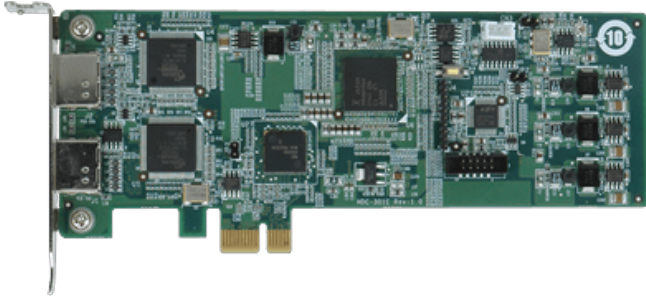

# HDC-301E

PCI Express Video/Audio Capture Card with One Channel HDMI™ Input and one channel HDMI™ Output, 1920x1080@60p, and H.264 Hardware Codec

## Features

- » 1-channel HDMI™ input with H.264 hardware compression and 1-channel HDMI™ output
- » High quality video encoding or decoding up to 1080p60
- » HDMI™ output port supports video no delay pass through up to 1080p60, so you can check video while recording
- » HDMI™ output port supports playback video file captured by HDC-30X series cards
- » Low Power Consumption
- » SDK available for customer to create customized applications
- » Windows/Linux OS supported

## Specifications

Appearance	
Dimension	168 mm x 69 mm
Audio Processing	
Audio Compression	MPEG-1 Audio Layer 2
Recording Data rate	256k
Capture Interface	
Audio Input	1 x Audio Input Channel 1 x Audio Input-HDMI™
Audio Output	1 x Audio Output Channel 1 x Audio Output-HDMI™ (support decode file or HDMI™ bypass output)
Interface Type	1 x PCIe x 1
No Delay Passthrough	1 x Audio Output Channel 1 x Video Output Channel 1 x Audio Output-HDMI™ 1 x Video Output-HDMI™
Video Input	1 x Video Input Channel 1 x Video Input-HDMI™
Video Output	1 x Video Output Channel 1 x Video Output-HDMI™ (support decode file or HDMI™ bypass output)
Environment	
Operating Temperature	0°C ~ 65°C, non-condensing
Functionality	
Multiple Card Support	No
Others	
Power Consumption	6.07 W (12V@0.3A, 3.3V@0.72A)
Software Support	
SDK	1 x Linux 1 x Windows
OS Support	1 x Linux Ubuntu(16.04 (64-bit) (Kernel version: 4.4.0-21-generic)) 1 x Microsoft Windows 7 32-bit
System Requirement	

## Ordering Information

HDC-301E-R10	PCI Express video/audio capture card with one HDMI™ input channels and one HDMI™ output channels,1920x1080@60p,and Hardware H.264 codec
--------------	---