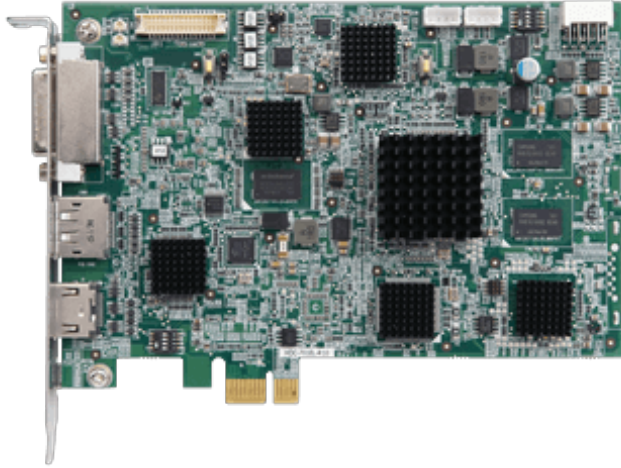

HDC-701EL

PCI Express video/audio capture card with One Channel HDMI™/DP/DVI-I/YPbPr/3G-SDI Input and One Channel HDMI™ Output, 1920x1080@30p, and H.264 Hardware Encoder

Features

- » 1-channel HDMI™/DP/DVI-I/YPbPr/3G-SDI input with H.264 hardware compression and 1-channel HDMI™ output
- » High quality video recording up to 1080p30
- » HDMI™ output supports video preview up to 1080p60, so you can watch video while recording or editing
- » Provides DirectShow filter
- » Equipped with video scaler for PIP, OSD, cropping (optional)
- » Windows/Linux OS supported

Specifications

Appearance	
Dimension	155 mm x 111 mm
Audio Processing	
Audio Compression	MPEG4-AAC
Audio Sampling Frequencies	44.1k, 48k Hz
Recording Data rate	128kbps
Capture Interface	
Audio Input	1 x Audio Input Channel 1 x Audio Input-HDMI™(stereo)
Audio Output	1 x Audio Output Channel 1 x Audio Output-HDMI™(stereo)
Interface Type	1 x PCIe x 1
Video Input	1 x Video Input Channel 1 x Video Input-3G-SDI 1 x Video Input-DP 1 x Video Input-DVI-I 1 x Video Input-HDMI™ 1 x Video Input-YPbPr
Video Output	1 x Video Output Channel(1080p60) 1 x Video Output-HDMI™
Environment	
Operating Temperature	0°C ~ 60°C (32° ~ 140°F), non-condensing
Functionality	
Multiple Card Support	4 cards, 4 channels
Scaling	Video scaling support, OSD, PIP, Cropping
Others	
Power Consumption	15W
Software Support	
SDK	1 x Linux 1 x Windows
OS Support	1 x Linux Ubuntu(16.04 (64-bit) (Kernel version: 4.4.0-21-generic))

Ordering Information

HDC-701EL-R10	PCI Express Video/Audio Capture Card with HDMI™/DVI/DP/YPbPr/SDI input and one HDMI™ output, 1920x1080@30p, and H.264 codec transcoding
---------------	---

Packing List