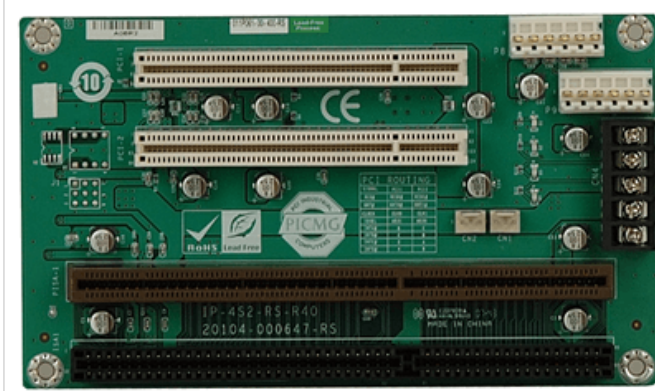

## IP-4S2-RS

4-slot backplane with two PCI slots and one ISA slot

## Specifications

Chassis	
Chassis	PAC-400G
	PAC-42GH
Expansion Slots	
ISA Slot	1
PCI Slot	2
PSU Type	
PSU Type	AT
Total Slot	
Total Slot	4

## Ordering Information

PAC-400GW-R11	5-Slot Half size Industrial Chassis,White color,W/O PSU,RoHS
PAC-42GHW-R11	4-Slot Half size Chassis,White,W/O BP,W/O PSU,AT POWER SWITCH,RoHS
IP-4S2-RS-R40	PCISA 4-Slot 2PCI 1ISA PASSIVE Backplane 10pcs/box,RoHS