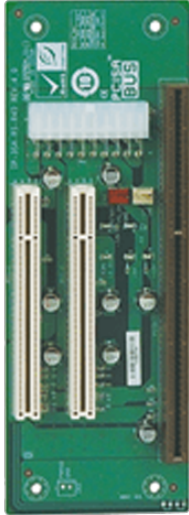

# IP-3SA-RS

3-slot backplane with two PCI slots

## Specifications

Chassis	
Chassis	PR-1300G
Expansion Slots	
PCI Slot	2
PSU Type	
PSU Type	ATX
Total Slot	
Total Slot	3

## Ordering Information

IP-3SA-RS-R40	PCISA 3-Slot PASSIVE Backplane ATX 10pcs/box,RoHS
---------------	---