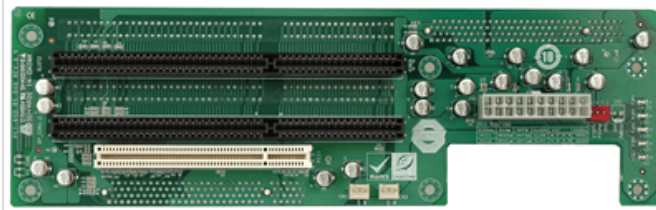

各種産業用パソコン(ボード) > シングルボードコンピュータ > バックプレーン

PCI-6SR-RS

2U chassis backplane with two PCI slots and two ISA slots (AT mode)

Features

Specifications

Chassis	
Chassis	RACK-220G
Expansion Slots	
ISA Slot	L1+R1
PCI Slot	L1+R1
PSU Type	
PSU Type	ATX
Total Slot	
Total Slot	6

Ordering Information

PCI-6SR-RS-R30	6 Slot Butterfly Backplane 10pcs/box,RoHS
RACK-220GW	2U 6-slot Full-size Rackmount Chassis for PICMG 1.0 SBC and w/o PS/2 PSU,White,RoHS
RACK-220GB	2U 6-slot Full-size Rackmount Chassis for PICMG 1.0 SBC and w/o PS/2 PSU,Black,RoHS