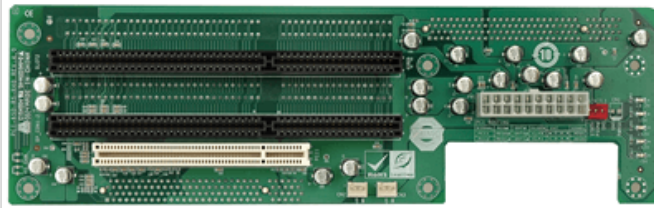

各種産業用パソコン(ボード) > シングルボードコンピュータ > バックプレーン

PCI-6SR-RS

2U chassis backplane with two PCI slots and two ISA slots (AT mode)

Features

Specifications

Chassis	
Chassis	RACK-220G
Expansion Slots	
ISA Slot	L1+R1
PCI Slot	L1+R1
PSU Type	
PSU Type	ATX
Total Slot	
Total Slot	6

Ordering Information

PCI-6SR-RS-R30	6 Slot Butterfly Backplane 10pcs/box,RoHS
RACK-220GW	2U 6-slot Full-size Rackmount Chassis for PICMG 1.0 SBC and w/o PS/2 PSU,White,RoHS
RACK-220GB	2U 6-slot Full-size Rackmount Chassis for PICMG 1.0 SBC and w/o PS/2 PSU,Black,RoHS