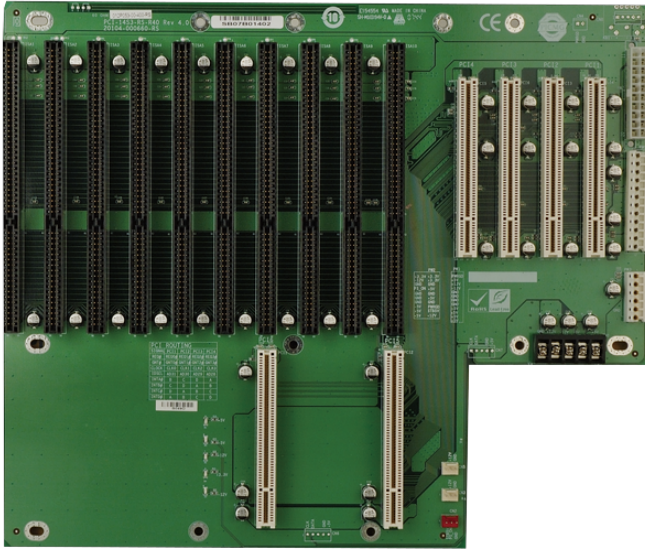

PCI-14S3

14-slot backplane with four PCI slots and nine ISA slots

Features

- » 4 x PCI Slot
- » 9 x ISA Slot

Specifications

I/O Interface	
Expansion	4 x PCI Slot
	9 x ISA Slot
Power	
Power Supply	Support AT/ATX mode

Ordering Information

RACK-360GW-R22	4U 14-Slot Rackmount Chassis,FP With USB,White,AT Power Switch,W/O PSU,RoHS
RACK-360GB-R22	4U 14-Slot Rackmount Chassis,FP With USB,Black,AT Power Switch,W/O PSU,RoHS
RACK-305GW-R22	4U 14-Slot Rackmount Chassis,White,AT Power Switch,W/O PSU,RoHS
RACK-305GB-R22	4U 14-Slot Rackmount Chassis,Black,AT Power Switch,W/O PSU,RoHS
RACK-3000GW-R21	4U 14-Slot Rackmount Chassis,White,ATX Power Switch,W/O PSU,RoHS
RACK-3000GB-R21	4U 14-Slot Rackmount Chassis,Black,ATX Power Switch,W/O PSU,RoHS
PCI-14S3-RS-R40	14-Slot 4PCI 9ISA Backplane,RoHS