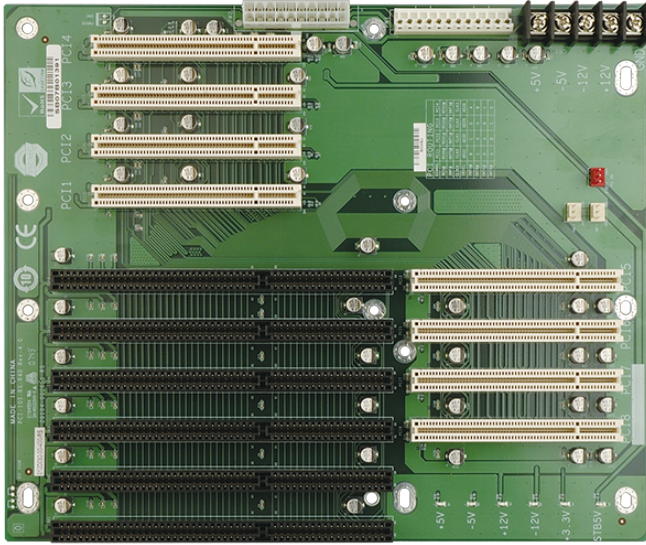

PCI-10S

10-slot backplane with four PCI slots and five ISA slots

Features

- » 4 x PCI Slot
- » 5 x ISA Slot

Specifications

I/O Interface	
Expansion	4 x PCI Slot 5 x ISA Slot
Power	
Power Supply	Support AT/ATX mode

Ordering Information

PCI-10S-RS-R41	10-Slot 4PCI 5ISA Backplane,RoHS
PAC-125GW-R11	10-Slot Full size chassis,White,W/O PSU,RoHS