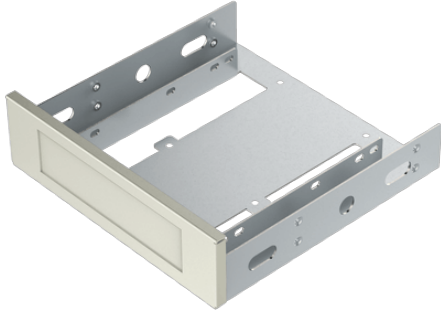

41411-1007C3-00-HF

5.25" External Bay to 3.5" HDD / Device Bay, White

Features

- » Durable one piece aluminum construction
- » Compatible with any standard 5.25" external drive bay
- » Fits 1 x 3.5" device / hard drive
- » Mounting screw holes for 3.5" HDD installation
- » Compatible with any standard 3.5" HDD and 3.5" device

Specifications

General	
Dimensions	150 x 146 x 42 (L x W x H) (mm)
Material	
Material	Aluminum
Weight	
Weight	0.2 kg (Gross)
Drive Bay Space	
Drive Bay Space	One 5.25" drive bay
HDD Type	
HDD Type	internal 2.5" or 3.5" device bay
Hot Swap	
Hot Swap	No
Keylock	
Keylock	No
Signal Out	
Signal Out	No
Color	
Color	White
Interface	
Interface	SATA / IDE / SSD