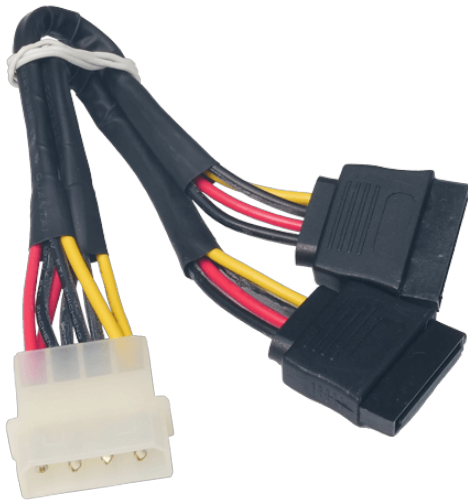

# 32102-000100-200-RS

## SATA Power cable

### Features

- » WIRE CABLE
- » POWER CABLE
- » SERIAL ATA POWER CABLE
- » 150MM, 18AWG
- » (A)MOLEX 8981-4M P=5.08
- » (B)SATA 15P 180° X2
- » ONE PCS PKG W/ LABEL
- » RoHS

### Specifications

Description	
Description	WIRE CABLE;POWER CABLE;SERIAL ATA POWER CABLE;3;150MM;18AWG;(A)MOLEX 8981-4M P=5.08;(B)SATA 15P 180° X2;ONE PCS PKG W/ LABEL;RoHS
Dimensions	
Dimensions	Length: 150mm
Key Features	
Key Features	SATA Power cable