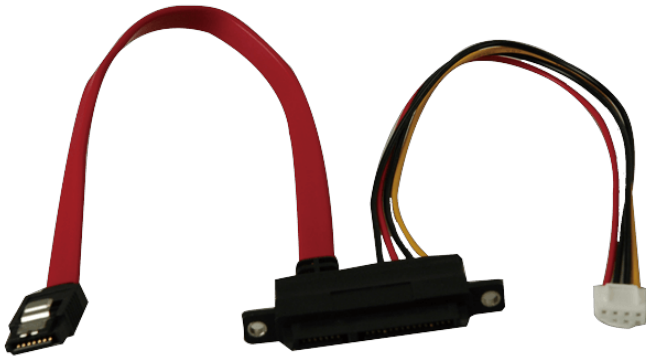

# 32801-000100-300-RS

SATA HDD cable

## Specifications

General	
Output Connector	Cable type: SATA + Power cable
	Connector: 4-pin PH 2.54 mm
Dimensions	
Dimensions	SATA cable 20 cm
	Power cable 20 cm

## Ordering Information

32801-000100-300-RS	SATA CABLE;SATA CABLE;;3;200MM;26AWG;SATA 7+15P FEMALE 180°;SATA 7P FEMALE 180°+LOCK;JST XHP-4 P=2.5;,,,,,;ONE PCS PKG W/ LABEL,,,,;SHANGHAI YING YU;RoHS
---------------------	---