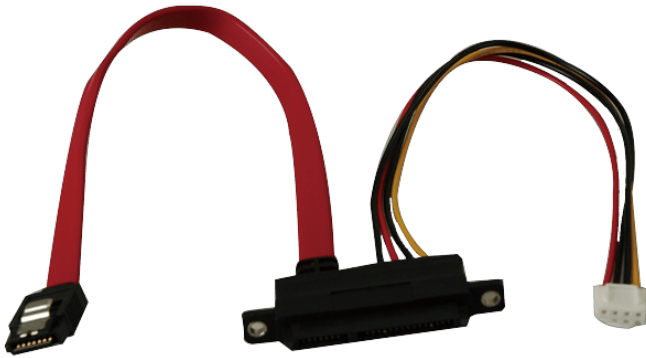

# 32801-000100-300-RS

SATA HDD cable

## Specifications

General	
Output Connector	Cable type: SATA + Power cable
	Connector: 4-pin PH 2.54 mm
Dimensions	
Dimensions	SATA cable 20 cm
	Power cable 20 cm

## Ordering Information

32801-000100-300-RS	SATA CABLE;SATA CABLE;;3;200MM;26AWG;SATA 7+15P FEMALE 180°;SATA 7P FEMALE 180°+LOCK;JST XHP-4 P=2.5;,,,,,,;ONE PCS PKG W/ LABEL;,,,,;SHANGHAI YING YU;RoHS
---------------------	---