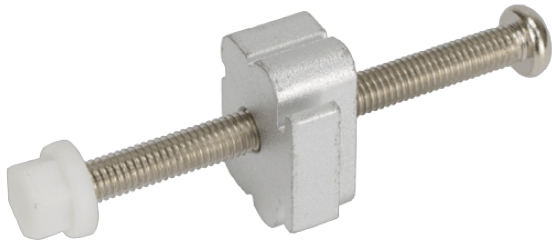

Panel PC &amp; Monitor &gt; Kit e supporti di montaggio

## PK-S24M

A set of Panel Mounting Kit is composed of a clamp and screw

### Features

Maritime Panel Mounting Kit

x12

### Specifications

Dimensions	
Dimensions	222 x 432 x 252 mm
Material	
Material	Aluminum
Weight	
Weight	3.12 Kg
Key Features	
Key Features	12 mounting kits for S24M