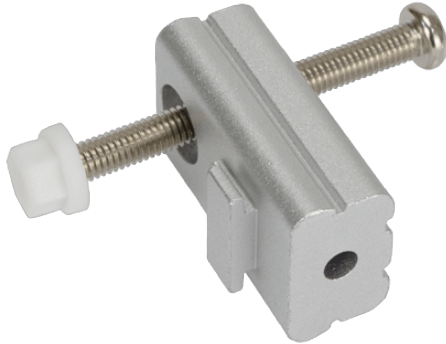

Panel PC & Monitor > Kit e supporti di montaggio

## PK-S24A

A set of Panel Mounting Kit is composed of a clamp and screw

### Features

Maritime Panel Mounting Kit

x12

### Specifications

Dimensions	
Dimensions	222 x 432 x 252 mm
Material	
Material	Aluminum
Weight	
Weight	3.12 Kg
Key Features	
Key Features	12 mounting kits for S24A