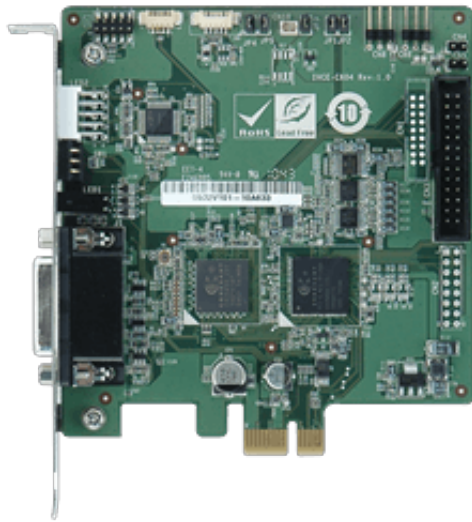

IVCE-C604

PCIe video/Audio Capture Card with 4-Channel Video/Audio Input, Total 120fps@D1 for 4 Channels (NTSC)

Features

- » Single card 4-channel composite video (NTSC/PAL) solution
- » PCI Express interface provides higher bandwidth and great performance
- » Compatible with Linux, Windows XP and Windows 7 (32-bit and 64-bit)
- » Total 120fps @ D1 for 4 channels (NTSC)
- » Supports multiple cards up to 64 channels video/audio input
- » External GPIO daughter board with 4 inputs and 4 outputs (optional)
- » SDK available for customer to create customized applications
- » Supports 4 channels video/audio input and 2 channels video output

Specifications

Appearance	
Dimension	111.23 mm x 102.39 mm
Audio Processing	
Audio Compression	Software compression
Audio Sampling Frequencies	32kHz, 44.1kHz, 48kHz, 96kHz
Quantization	24-bit
Capture Interface	
Alarm I/O	yes
Audio Input	4 x Audio Input Channel 4 x Audio Input-RCA(BNC+RCA to DB-26 cable included)
Card ID	Rotary switch selectable with LED for ID indication
Interface Type	1 x PCIe x 1 (compatible with 1, 4, 8 and 16 lane PCIe slots)
LED Indicator	Red LED for system Green LED for AP running Yellow LED for watchdog
Video Input	4 x Video Input Channel (composite video NTSC/PAL auto sensing) 4 x Video Input-BNC(BNC+RCA to DB-26 cable included)
Video Output	2 x Video Output Channel 2 x Video Output-BNC(BNC+RCA to DB-26 cable included)
Environment	
Operating Temperature	-5°C ~ 65°C, non-condensing
Others	
Power Consumption	3.51W (3.3V@0.9A, 12V@0.045A)
Software Support	
SDK	1 x Linux 1 x Windows
OS Support	1 x Linux Ubuntu(14.04 (64-bit) Kernel version: 3.13.0-32-generic) 1 x Microsoft Windows 7 32-bit 1 x Microsoft Windows 7 64-bit

Ordering Information

IVCE-C604-R10	PCI Express video/audio capture card with four video input channels, total 120fps@720x480(NTSC), and four audio input channels
---------------	--

Packing List

1 x IVCE-C604 capture card	1 x Video/Audio input cable kit
1 x Reset cable	1 x QIG