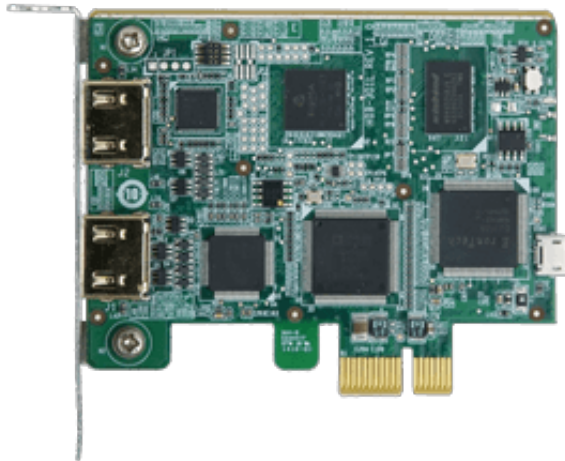

HDC-301EL

PCI Express Video/Audio Capture Card with One Channel HDMI™ Input and One Channel HDMI™ Bypass Output, 1920x1080@30p, and H.264 Hardware Encoder

Features

- » 1-channel HDMI™ input with H.264 hardware compression and 1-channel HDMI™ bypass output
- » High quality video recording up to 1080p30
- » HDMI™ bypass output supports video no delay pass through up to 1080p60, so you can watch video while recording
- » Provides DirectShow filter
- » Low Power Consumption
- » Low-Profile PCIe card
- » Windows/Linux OS supported

Specifications

Appearance	
Dimension	83.82 mm x 64.41 mm
Audio Processing	
Audio Compression	MPEG4-AAC
Audio Sampling Frequencies	44.1k, 48k Hz
Recording Data rate	128kbps
Capture Interface	
Audio Input	1 x Audio Input Channel 1 x Audio Input-HDMI™ (stereo)
Audio Output	1 x Audio Output-HDMI™ (stereo) 1 x Audio Output Channel
Interface Type	1 x PCIe x 1
Video Input	1 x Video Input Channel 1 x Video Input-HDMI™
Video Output	1 x Video Output Channel(1080p60) 1 x Video Output-HDMI™
Environment	
Operating Temperature	0°C ~ 60°C (32° ~ 140°F), non-condensing
Functionality	
Multiple Card Support	4 cards, 4 channels
Scaling	Video scaling down compression
Others	
Power Consumption	4.5W
Software Support	
SDK	1 x Linux 1 x Windows
OS Support	1 x Microsoft Windows 7 32-bit 1 x Linux Ubuntu(16.04 (64-bit) (Kernel version: 4.4.0-21-generic)) 1 x Microsoft Windows 7 64-bit
System Requirement	

Ordering Information

HDC-301EL-R10	PCI Express Video/Audio Capture Card with one HDMI™ input and one HDMI™ output, 1920x1080@30p, and H.264 codec transcoding
---------------	--

Packing List

1 x HDC-301EL	1 x QIG
---------------	---------