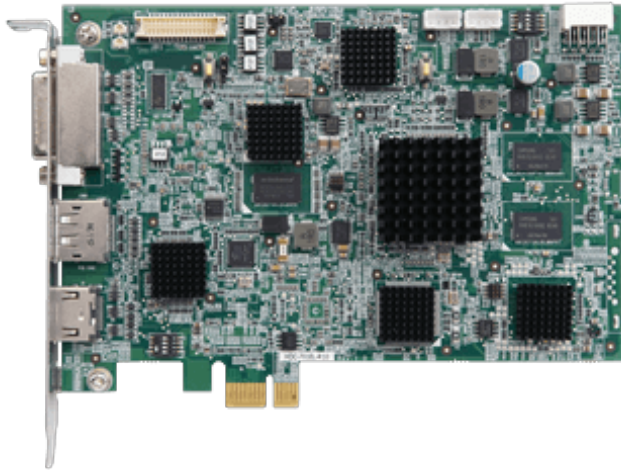

HDC-701EL

PCI Express video/audio capture card with One Channel HDMI™/DP/DVI-I/YPbPr/3G-SDI Input and One Channel HDMI™ Output, 1920x1080@30p, and H.264 Hardware Encoder

Features

- » 1-channel HDMI™/DP/DVI-I/YPbPr/3G-SDI input with H.264 hardware compression and 1-channel HDMI™ output
- » High quality video recording up to 1080p30
- » HDMI™ output supports video preview up to 1080p60, so you can watch video while recording or editing
- » Provides DirectShow filter
- » Equipped with video scaler for PIP, OSD, cropping (optional)
- » Windows/Linux OS supported

Specifications

Appearance	
Dimension	155 mm x 111 mm
Audio Processing	
Audio Compression	MPEG4-AAC
Audio Sampling Frequencies	44.1k, 48k Hz
Recording Data rate	128kbps
Capture Interface	
Audio Input	1 x Audio Input Channel
	1 x Audio Input-HDMI™(stereo)
Audio Output	1 x Audio Output Channel
	1 x Audio Output-HDMI™(stereo)
Interface Type	1 x PCIe x 1
Video Input	1 x Video Input Channel
	1 x Video Input-3G-SDI
	1 x Video Input-DP
	1 x Video Input-DVI-I
	1 x Video Input-HDMI™
	1 x Video Input-YPbPr
Video Output	1 x Video Output Channel(1080p60)
	1 x Video Output-HDMI™
Environment	
Operating Temperature	0°C ~ 60°C (32° ~ 140°F), non-condensing
Functionality	
Multiple Card Support	4 cards, 4 channels
Scaling	Video scaling support, OSD, PIP, Cropping
Others	
Power Consumption	15W
Software Support	
SDK	1 x Linux
	1 x Windows
OS Support	1 x Linux Ubuntu(16.04 (64-bit) (Kernel version: 4.4.0-21-generic))

Ordering Information

HDC-701EL-R10	PCI Express Video/Audio Capture Card with HDMI™/DVI/DP/YPbPr/SDI input and one HDMI™ output, 1920x1080@30p, and H.264 codec transcoding
---------------	---

Packing List