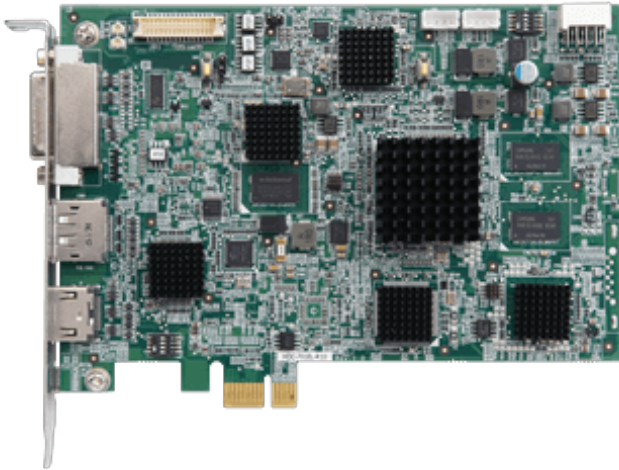

HDC-701EL

PCI Express video/audio capture card with One Channel HDMI™/DP/DVI-I/YPbPr/3G-SDI Input and One Channel HDMI™ Output, 1920x1080@30p, and H.264 Hardware Encoder

Features

- » 1-channel HDMI™/DP/DVI-I/YPbPr/3G-SDI input with H.264 hardware compression and 1-channel HDMI™ output
- » High quality video recording up to 1080p30
- » HDMI™ output supports video preview up to 1080p60, so you can watch video while recording or editing
- » Provides DirectShow filter
- » Equipped with video scaler for PIP, OSD, cropping (optional)
- » Windows/Linux OS supported

Specifications

Appearance	
Dimension	155 mm x 111 mm
Audio Processing	
Audio Compression	MPEG4-AAC
Audio Sampling Frequencies	44.1k, 48k Hz
Recording Data rate	128kbps
Capture Interface	
Audio Input	1 x Audio Input Channel 1 x Audio Input-HDMI™(stereo)
Audio Output	1 x Audio Output Channel 1 x Audio Output-HDMI™(stereo)
Interface Type	1 x PCIe x 1
Video Input	1 x Video Input Channel 1 x Video Input-3G-SDI 1 x Video Input-DP 1 x Video Input-DVI-I 1 x Video Input-HDMI™ 1 x Video Input-YPbPr
Video Output	1 x Video Output Channel(1080p60) 1 x Video Output-HDMI™
Environment	
Operating Temperature	0°C ~ 60°C (32° ~ 140°F), non-condensing
Functionality	
Multiple Card Support	4 cards, 4 channels
Scaling	Video scaling support, OSD, PIP, Cropping
Others	
Power Consumption	15W
Software Support	
SDK	1 x Linux 1 x Windows
OS Support	1 x Linux Ubuntu(16.04 (64-bit) (Kernel version: 4.4.0-21-generic))

Ordering Information

HDC-701EL-R10	PCI Express Video/Audio Capture Card with HDMI™/DVI/DP/YPbPr/SDI input and one HDMI™ output, 1920x1080@30p, and H.264 codec transcoding
---------------	---

Packing List