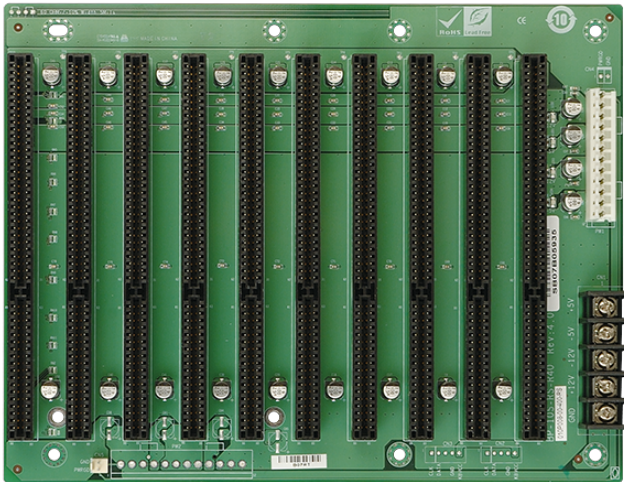

Computer integrati > Computer su scheda singola > Backplane passivo

BP-10S

10-slot backplane with ten ISA slots

Features

- » 10 x ISA Slot
- » Support AT mode

Specifications

I/O Interface	
Expansion	10 x ISA Slot
Power	
Power Supply	Support AT mode

Ordering Information

PAC-125GW-R11	10-Slot Full size chassis,White,W/O PSU,RoHS
BP-10S-RS-R40	10-Slot ISA PASSIVE Backplane 10pcs/box,RoHS