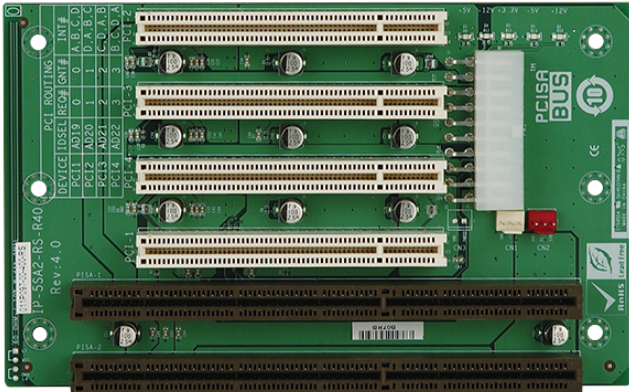

# IP-5SA2

5-slot backplane with four PCI slots

## Features

- » 4 x PCI Slot
- » Support ATX mode

## Specifications

I/O Interface	
Expansion	4 x PCI Slot
Power	
Power Supply	Support ATX mode

## Ordering Information

PR-1500GW-R12	5-Slot Half size Chassis,White,W/O PSU,RoHS
IP-5SA2-RS-R40	PCISA 5-Slot 4PCI 1ISA PASSIVE Backplane,ATX 10pcs/box,RoHS