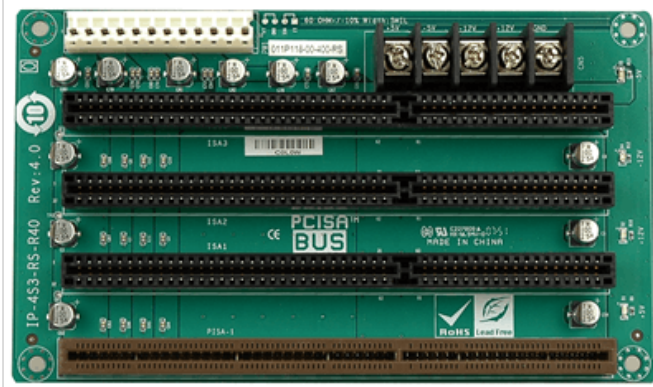

IP-4S3-RS

4-slot backplane with three ISA slots

Features

Specifications

Total Slot	Total Slot
Expansion Slots	ISA Slot
PSU Type	PSU Type
Chassis	Chassis

Ordering Information

IP-4S3-RS-R40	PCISA 4-Slot PASSIVE Backplane 10pcs/box,RoHS
PAC-42GHW-R11	4-Slot Half size Chassis,White,W/O BP,W/O PSU,AT POWER SWITCH,RoHS
PAC-400GW-R11	5-Slot Half size Industrial Chassis,WHite color,W/O PSU,RoHS