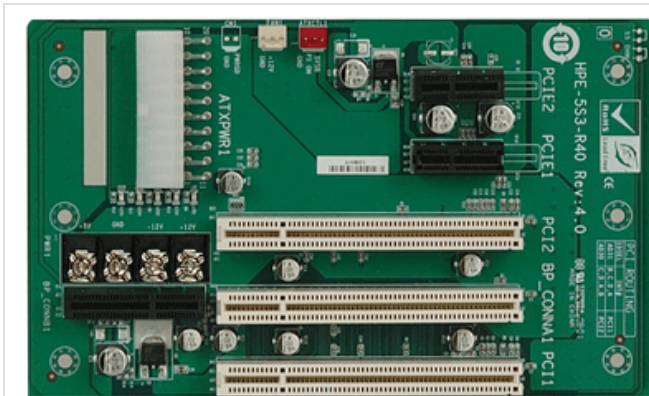

HPE-5S3

5-slot backplane with two PCI slots and two PCIe x1 slots

Features

Specifications

Chassis	
Chassis	PR-1500G
	RACK-500G
Expansion Slots	
PCI Slot	2
PCIe x 1	2
Total Slot	
Total Slot	5

Ordering Information

PR-1500GW-R12	5-Slot Half size Chassis,White,W/O PSU,RoHS
RACK-500GB-R21	5U Height 5 Slots Full size Chassis,Black,W/O PSU,RoHS
HPE-5S3-R40	5-Slot PCI/PICoE Backplane 2PCI 2x1 10pcs/box,RoHS
RACK-500GW-R21	5U Height 5 Slots Full-size Chassis,White,W/O PSU,RoHS