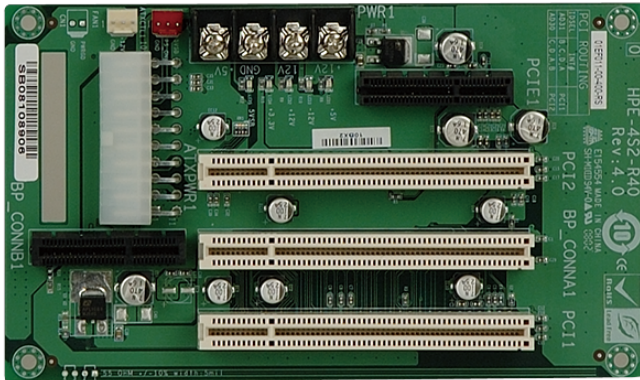

Computer integrati > Computer su scheda singola > Backplane passivo

HPE-4S2

4-slot backplane with two PCI slots and one PCIe x4 slot

Features

- » 1 x PCIe x4
- » 2 x PCI Slot

Specifications

I/O Interface	
Expansion	1 x PCIe x4
	2 x PCI Slot

Ordering Information

PAC-42GHW-R11	4-Slot Half size Chassis,White,W/O BP,W/O PSU,AT POWER SWITCH,RoHS
PAC-400GW-R11	5-Slot Half size Industrial Chassis,White color,W/O PSU,RoHS
HPE-4S2-R41	PCI/PCI Express Backplane with 2 PCI, 1 PCIe x4 Slots,RoHS