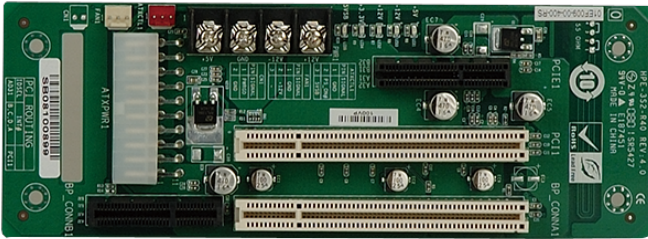

# HPE-3S2

3-slot backplane with one PCI slot and one PCIe x4 slot

## Features

- » 1 x PCIe x4
- » 1 x PCI Slot

## Specifications

I/O Interface	
Expansion	1 x PCIe x4
	1 x PCI Slot