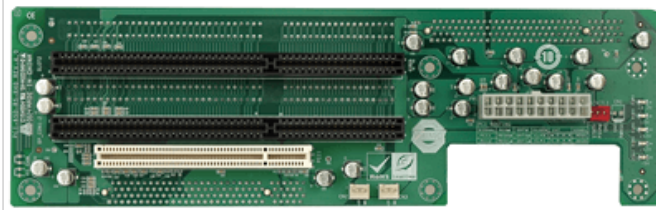

## PCI-6SR-RS

2U chassis backplane with two PCI slots and two ISA slots (AT mode)

## Specifications

Chassis	
Chassis	RACK-220G
Expansion Slots	
ISA Slot	L1+R1
PCI Slot	L1+R1
PSU Type	
PSU Type	ATX
Total Slot	
Total Slot	6

## Ordering Information

PCI-6SR-RS-R30	6 Slot Butterfly Backplane 10pcs/box,RoHS
RACK-220GW	2U 6-slot Full-size Rackmount Chassis for PICMG 1.0 SBC and w/o PS/2 PSU,White,RoHS
RACK-220GB	2U 6-slot Full-size Rackmount Chassis for PICMG 1.0 SBC and w/o PS/2 PSU,Black,RoHS