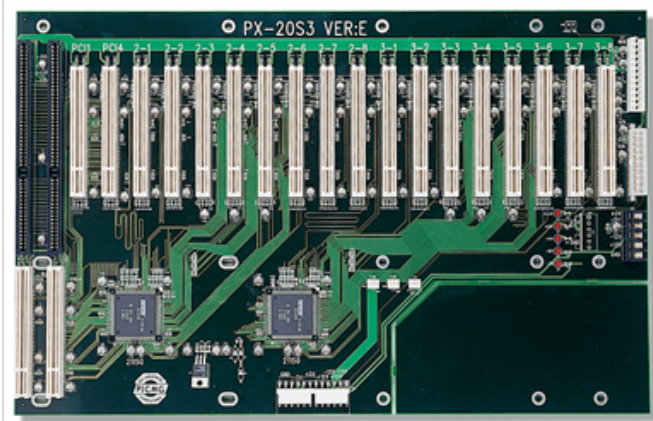

# PX-20S3-RS

20-slot backplane with eighteen PCI slots and one ISA slot

## Specifications

Total Slot	Total Slot
Expansion Slots	PCI Slot
ISA Slot	1
PSU Type	PSU Type