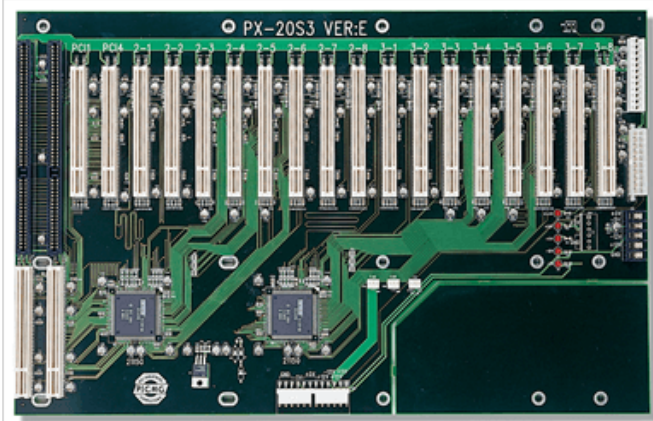

PX-20S3-RS

20-slot backplane with eighteen PCI slots and one ISA slot

Features

Specifications

Total Slot	Total Slot
Expansion Slots	PCI Slot
ISA Slot	1
PSU Type	PSU Type

Ordering Information

PCI-20S3-RS-R40	
-----------------	--