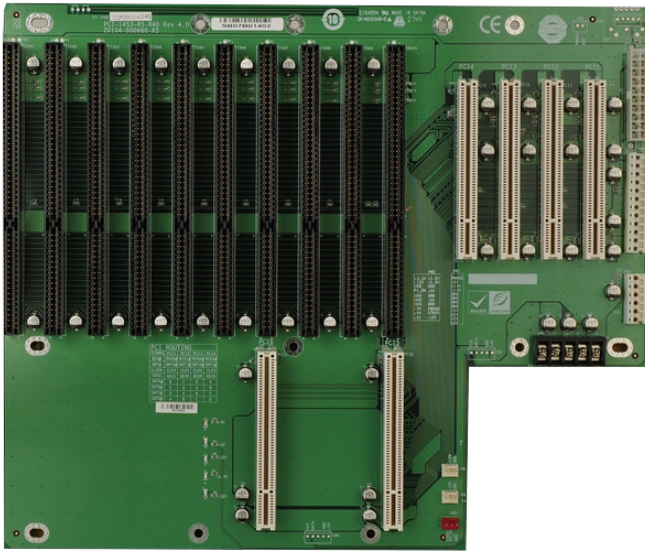

PCI-14S3

14-slot backplane with four PCI slots and nine ISA slots

Features

- » 4 x PCI Slot
- » 9 x ISA Slot

Specifications

I/O Interface	
Expansion	4 x PCI Slot
	9 x ISA Slot
Power	
Power Supply	Support AT/ATX mode

Ordering Information

RACK-360GW-R22	4U 14-Slot Rackmount Chassis,FP With USB,White,AT Power Switch,W/O PSU,RoHS
RACK-360GB-R22	4U 14-Slot Rackmount Chassis,FP With USB,Black,AT Power Switch,W/O PSU,RoHS
RACK-305GW-R22	4U 14-Slot Rackmount Chassis,White,AT Power Switch,W/O PSU,RoHS
RACK-305GB-R22	4U 14-Slot Rackmount Chassis,Black,AT Power Switch,W/O PSU,RoHS
RACK-3000GW-R21	4U 14-Slot Rackmount Chassis,White,ATX Power Switch,W/O PSU,RoHS
RACK-3000GB-R21	4U 14-Slot Rackmount Chassis,Black,ATX Power Switch,W/O PSU,RoHS
PCI-14S3-RS-R40	14-Slot 4PCI 9ISA Backplane,RoHS