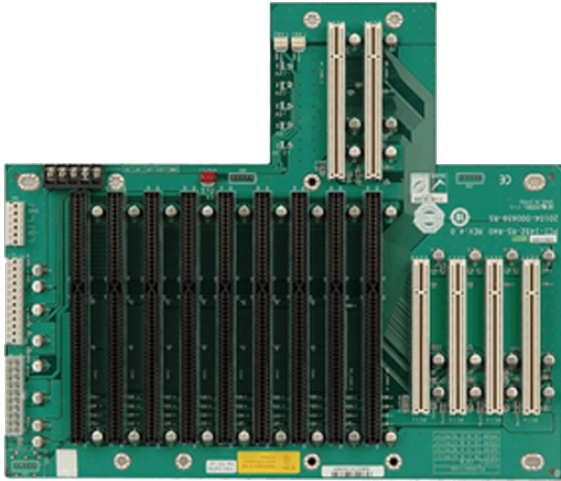

PCI-14S2

14-slot backplane with four PCI slots and eight ISA slots

Features

Specifications

I/O Interface	
Expansion	4 x PCI Slot
	8 x ISA Slot
Power	
Power Supply	Support AT/ATX mode

Ordering Information

RACK-360GW-R22	4U 14-Slot Rackmount Chassis,FP With USB,White,AT Power Switch,W/O PSU,RoHS
RACK-360GB-R22	4U 14-Slot Rackmount Chassis,FP With USB,Black,AT Power Switch,W/O PSU,RoHS
RACK-305GW-R22	4U 14-Slot Rackmount Chassis,White,AT Power Switch,W/O PSU,RoHS
RACK-305GB-R22	4U 14-Slot Rackmount Chassis,Black,AT Power Switch,W/O PSU,RoHS
RACK-3000GW-R21	4U 14-Slot Rackmount Chassis,White,ATX Power Switch,W/O PSU,RoHS
RACK-3000GB-R21	4U 14-Slot Rackmount Chassis,Black,ATX Power Switch,W/O PSU,RoHS
PCI-14S2-RS-R40	14-Slot 4PCI 8ISA Backplane,RoHS