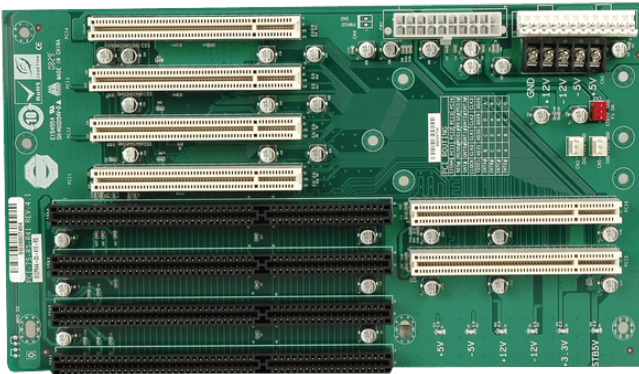

Computer integrati > Computer su scheda singola > Backplane passivo

PCI-7S

7-slot backplane with four PCI slots and three ISA slots

Features

- » 4 x PCI Slot
- » 3 x ISA Slot

Specifications

I/O Interface	
Expansion	4 x PCI Slot
	3 x ISA Slot
Power	
Power Supply	Support AT/ATX mode

Ordering Information

PCI-7S-RS-R41	7-Slot 4PCI 3ISA Backplane,RoHS
---------------	---------------------------------